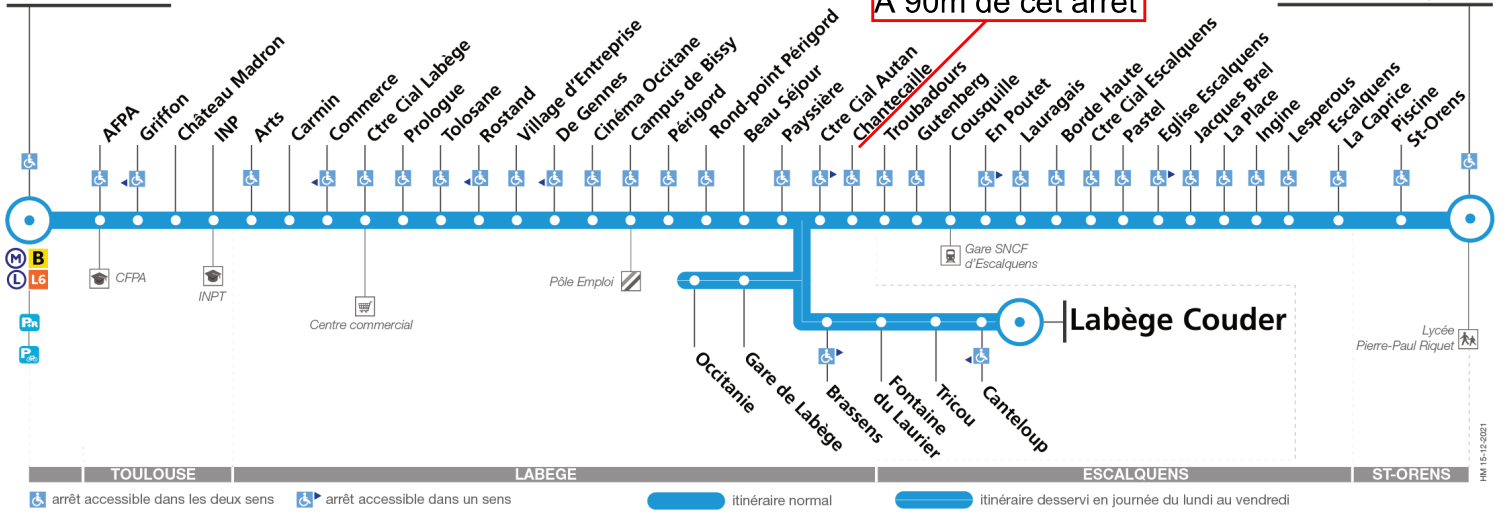

79

Direction Labège Couder ou Saint-Orens Lycée

du 6 mars 2023 au 2 juillet 2023

Ramonville

St-Orens Lycée

Lundi à vendredi

Table of bus departure times for Monday to Friday. Columns represent departure times from Ramonville (06:00 to 20:00) and St-Orens Lycée (06:34 to 15:54). Rows list various stops along the route.

Samedi

Table of bus departure times for Saturday. Columns represent departure times from Ramonville (06:00 to 14:14) and St-Orens Lycée (06:32 to 14:48). Rows list various stops along the route.

79

Direction Labège Couder ou Saint-Orens Lycée